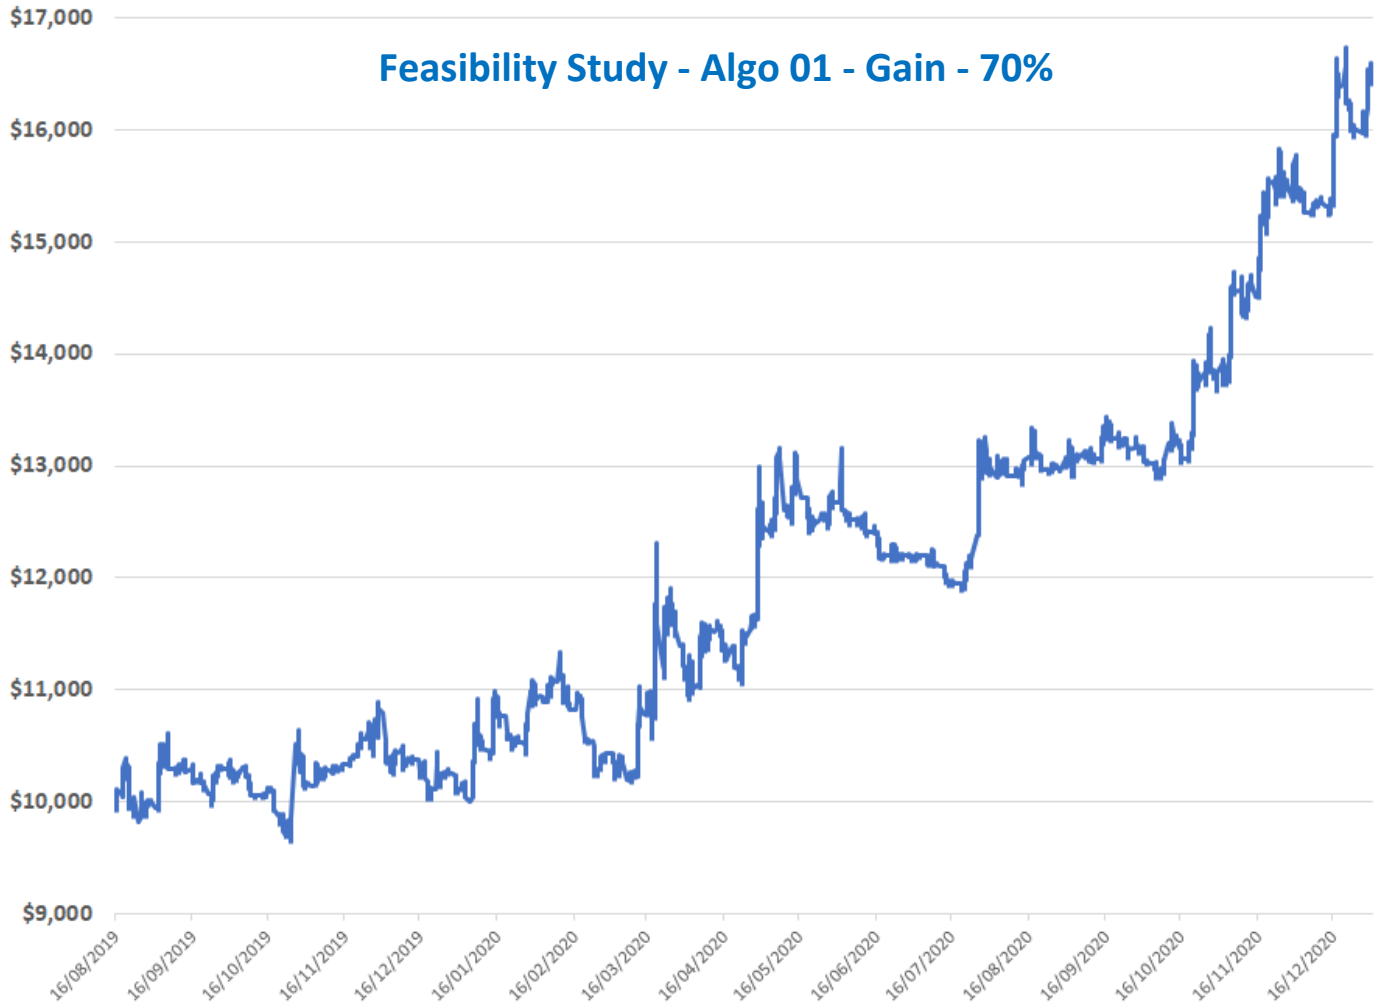

COSMIC ALGORITHM LTD

Supported by the Local Enterprise Office Westmeath, Ireland

Trend system is based on Laguerre low-pass filter for trade signal generation. The system is direction neutral triggering both long and short positions.